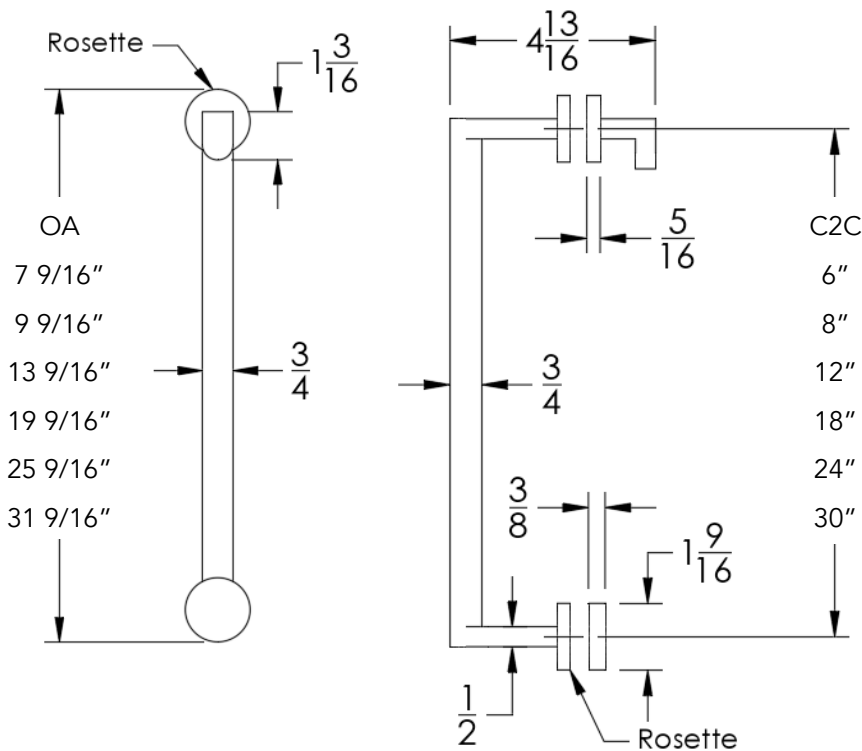

neelnox

LET
THERE
BE **DESIGN.**

FEATURES

- Premium 304 Grade Stainless Steel
- Solid Mount Construction
- Concealed Installation Hardware
- Solid End Cap provided for side opposite to the door for a seamless look

Single Door Handle with Knob

COLLECTION HUGO

SINGLE DOOR HANDLE WITH KNOB

Model	Product	Finishes Available
HGO-SDKN-XX-GR	Single Door Handle With Knob	Multiple finishes available. Over 23 finishes to choose from.

OA	C2C	MODEL
7 9/16"	6"	HGO-SDKN6-GR
9 9/16"	8"	HGO-SDKN8-GR
13 9/16"	12"	HGO-SDKN12-GR
19 9/16"	18"	HGO-SDKN18-GR
25 9/16"	24"	HGO-SDKN24-GR
31 9/16"	30"	HGO-SDKN30-GR

FRONT

SIDE

Installation Notes: Center to center hole drilling dimension are same as mentioned in column. Diameter of glass hole for installation is 1/2".

Standard hardware supplied can accommodate glass thicknesses 1/4" to 1/2". Please contact us for custom hardware in case glass thickness exceeds 1/2".

Dimensions in inches

NOTE: Dimensions subject to change without notice.